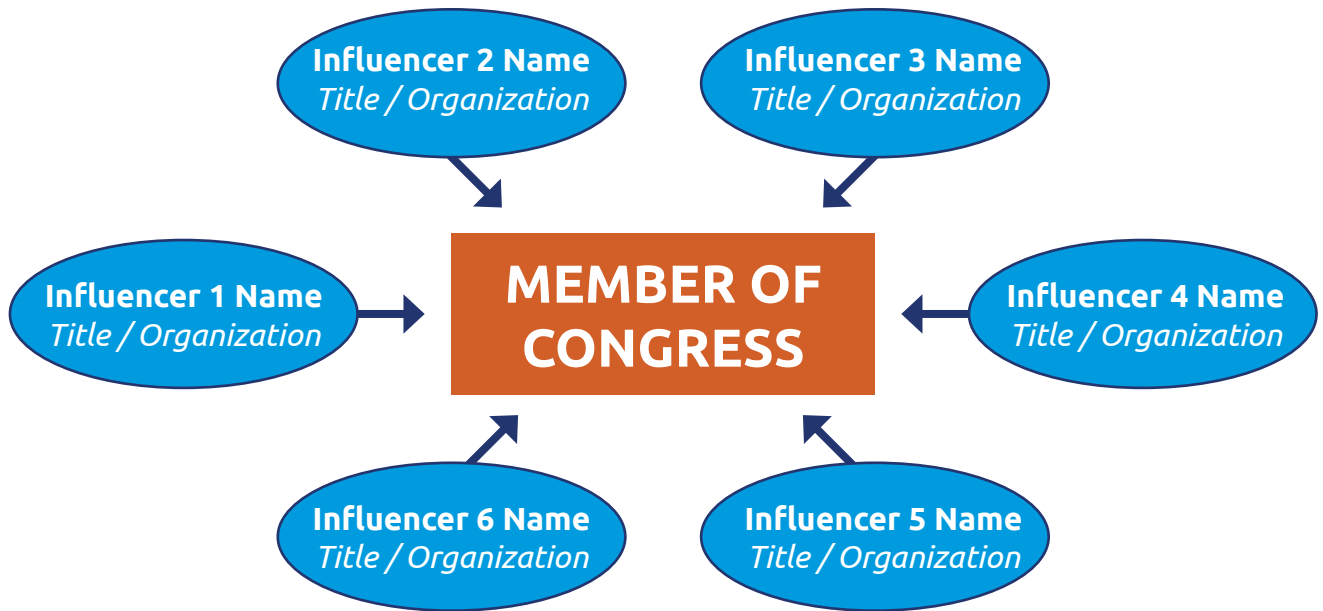

Mapping CARE Advocacy in the 116th Congress

As we arm advocates with the tools necessary to amplify the work on CARE's advocacy issues, we highlight the importance of engaging new members of Congress. These newly elected officials represent constituent concerns and have been elected to elevate global issues that matter most for improving the lives of women and girls. As we greet what may be a large freshman class, advocates direct support and sharing CARE's policy expertise serves as an opportunity to build a positive, long-term relationship.

1. Who are my Congressional Representatives in the 116th Congress?
 - a. House Member:
 - b. Senators:
2. Are any of my Members new?
3. Have I met with any of my Members before? Either as sitting Members of Congress or as candidates?
4. What positions did my Members take during the 2018 election that may indicate their support for CARE's advocacy agenda? Ex: Support for foreign assistance, refugees, gender-based violence awareness, etc.

Profession:

Personal life:

Positions of power:

Influencer 1 (name): _____
Title/Relationship _____
 Insert Cultivation Strategy _____

Influencer 1 (name): _____
Title/Relationship _____
 Insert Cultivation Strategy _____

Influencer 1 (name): _____
Title/Relationship _____
 Insert Cultivation Strategy _____

Influencer 1 (name): _____
Title/Relationship _____
 Insert Cultivation Strategy _____

Influencer 1 (name): _____
Title/Relationship _____
 Insert Cultivation Strategy _____